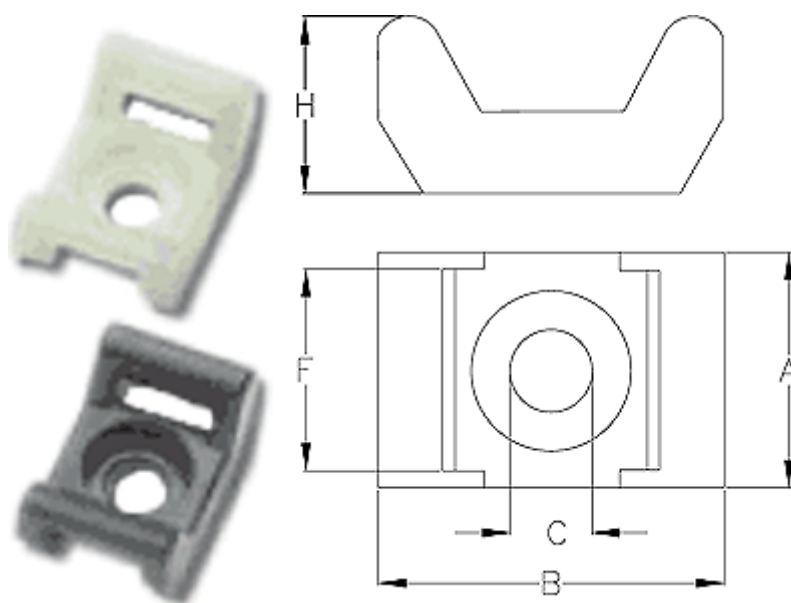

Data Sheet

Article number: 1995496E

Description: Cradle polyamide 6.6, natural
Type 5496E

Measures

A	= 14.6
B	= 22.5
C	= 5.0
F	= 9.3
H	= 11
Quantity	= 100
Width	= 9